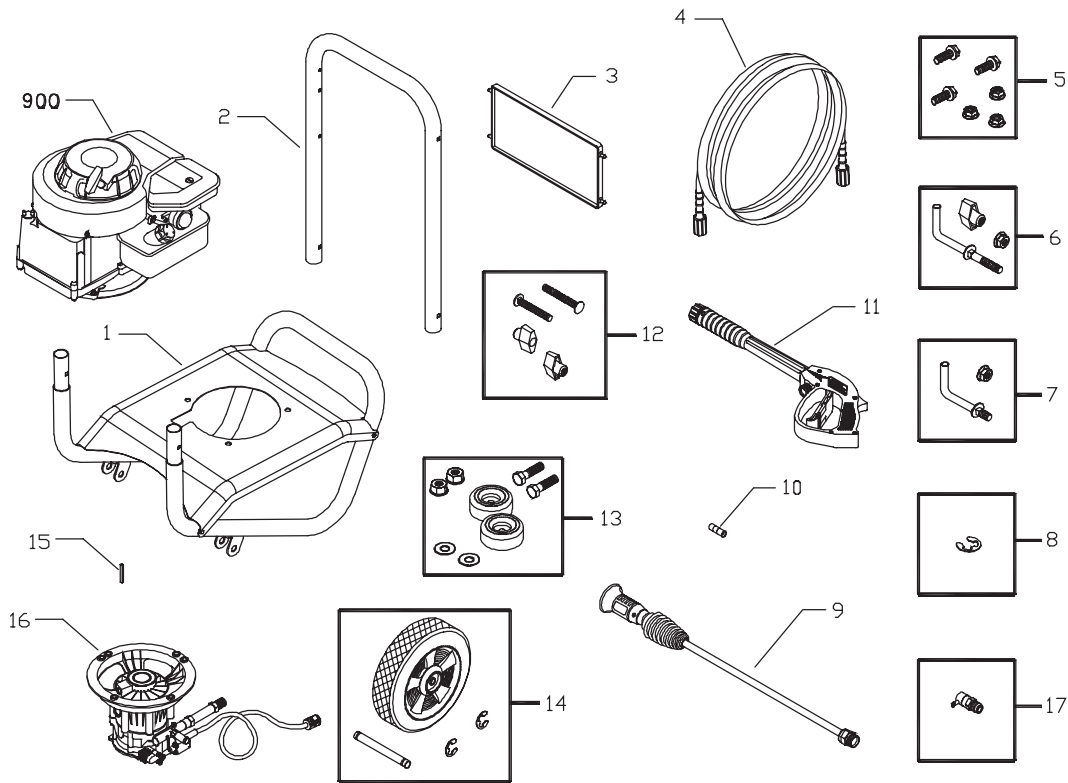

Model No. 020244-0 (2050 PSI Pressure Washer) Manual No. 195950A Revision 2 (03/18/2005)

EXPLODED VIEW AND PARTS LIST - MAIN UNIT

Item	Part #	Description	Item	Part #	Description
1	192419GS	BASE	11	193482GS	GUN
2	B194030GS	HANDLE	12	B2203GS	KIT, Handle Connector
3	195953GS	ASSY, BILLBOARD	13	192310GS	KIT, Vibration Mount
4	196006GS	HOSE	14	194255GS	KIT, Wheel
5	192525GS	KIT, Pump Mounting Hardware	15	23139GS	KEY
6	194264GS	KIT, Hook, Handle	16	194216GS	ASSY, Pump (see page 3)
7	192309GS	KIT, Hook, Base	17	194298GS	VALVE, Thermal Relief
8	192050GS	KIT, E-Ring	900	§	ENGINE
9	194344DGS	ASSY, Wand			
10	193609DGS	ORFICE			