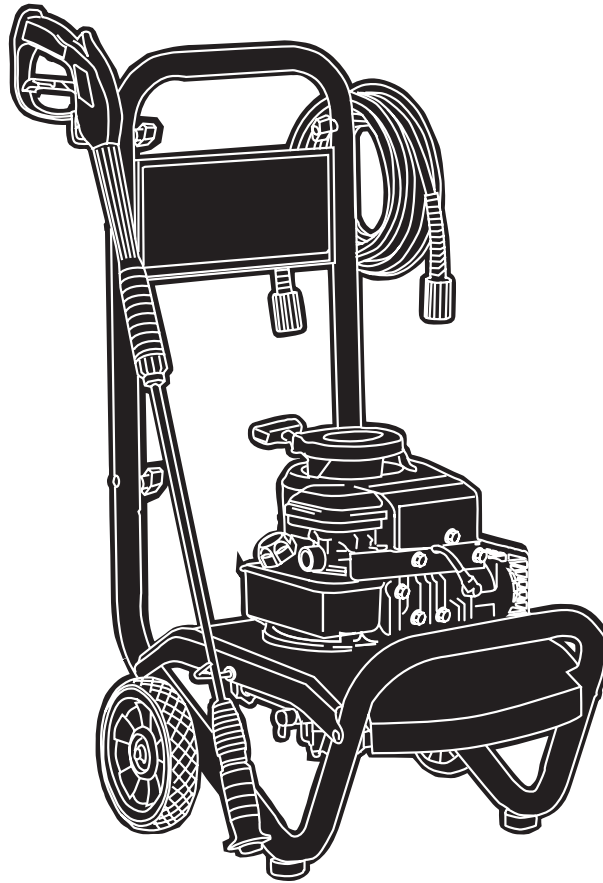

CleanShot™ 2050 PSI

Illustrated Parts List

Questions? Help is just a moment away!
Preguntas? La ayuda es justa un momento lejos!

Call: **Pressure Washer Helpline**

Llame: **Línea Directa del Lavador a Presión - 1-800-743-4115** M-F 8-5 CT

Model No. 020244-0 (2050 PSI Pressure Washer) Manual No. 195950A Revision 2 (03/18/2005)

EXPLODED VIEW AND PARTS LIST - MAIN UNIT

Item	Part #	Description	Item	Part #	Description
1	192419GS	BASE	11	193482GS	GUN
2	B194030GS	HANDLE	12	B2203GS	KIT, Handle Connector
3	195953GS	ASSY, BILLBOARD	13	192310GS	KIT, Vibration Mount
4	196006GS	HOSE	14	194255GS	KIT, Wheel
5	192525GS	KIT, Pump Mounting Hardware	15	23139GS	KEY
6	194264GS	KIT, Hook, Handle	16	194216GS	ASSY, Pump (see page 3)
7	192309GS	KIT, Hook, Base	17	194298GS	VALVE, Thermal Relief
8	192050GS	KIT, E-Ring	900	§	ENGINE
9	194344DGS	ASSY, Wand			
10	193609DGS	ORFICE			